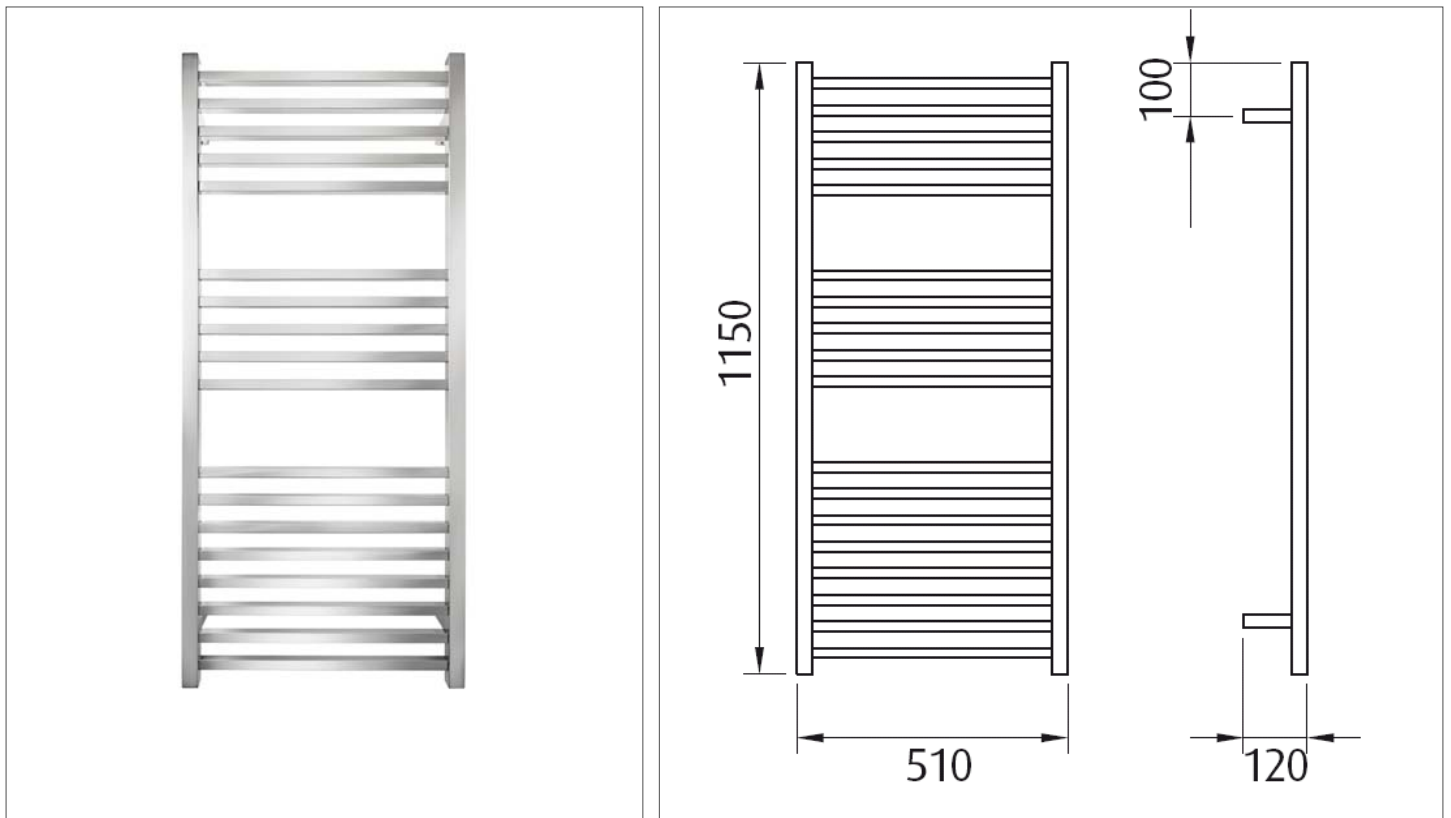

Premium 18 bar SQUARE

Product code : HTR-TS1851R /HTR-TS1851L

510(w) x 1150(h) x 120(d) mm

Features:

- 18 bars
- Hand polished to a mirror finish
- High grade stainless steel
- Double insulated heating element and Class 1 fully earthed
- Concealed cable kit available on request
- Left and right hand cable options
- Easily installed into new or existing homes

Note: Manufacturing tolerances could cause variances of ± 5 mm.

Additional Information

- 175 watts
- 230-240Volts, 50Hz
- IP34 rating